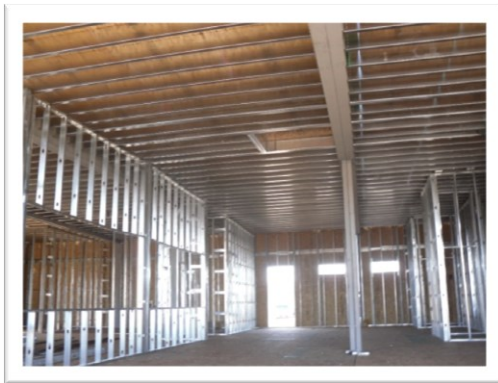

School Cafeteria Cibecue, AZ

Temporary Kitchen & Cafeteria:

This BIA school was under renovation. Their cafeteria and food service kitchen were going to be out of service. With few choices to bring food in, it made sense to design a temporary building to service the kids dining needs

Commercial Kitchen & Cafeteria-Cibecue, AZ

The BIA was constructing a brand new school renovation for Cibecue School in Arizona. The project was going to have their kitchen and dining area closed down for the school year. Modular Solutions designed and installed a relocatable modular building that could be used at this school and any other BIE school campus with the same need.

There was a full service commercial kitchen with all the appliances, Plenty of restrooms, a large open cafeteria room, and a heavy duty floor. The building has been relocated since our original project location making the temporary modular concept a great success